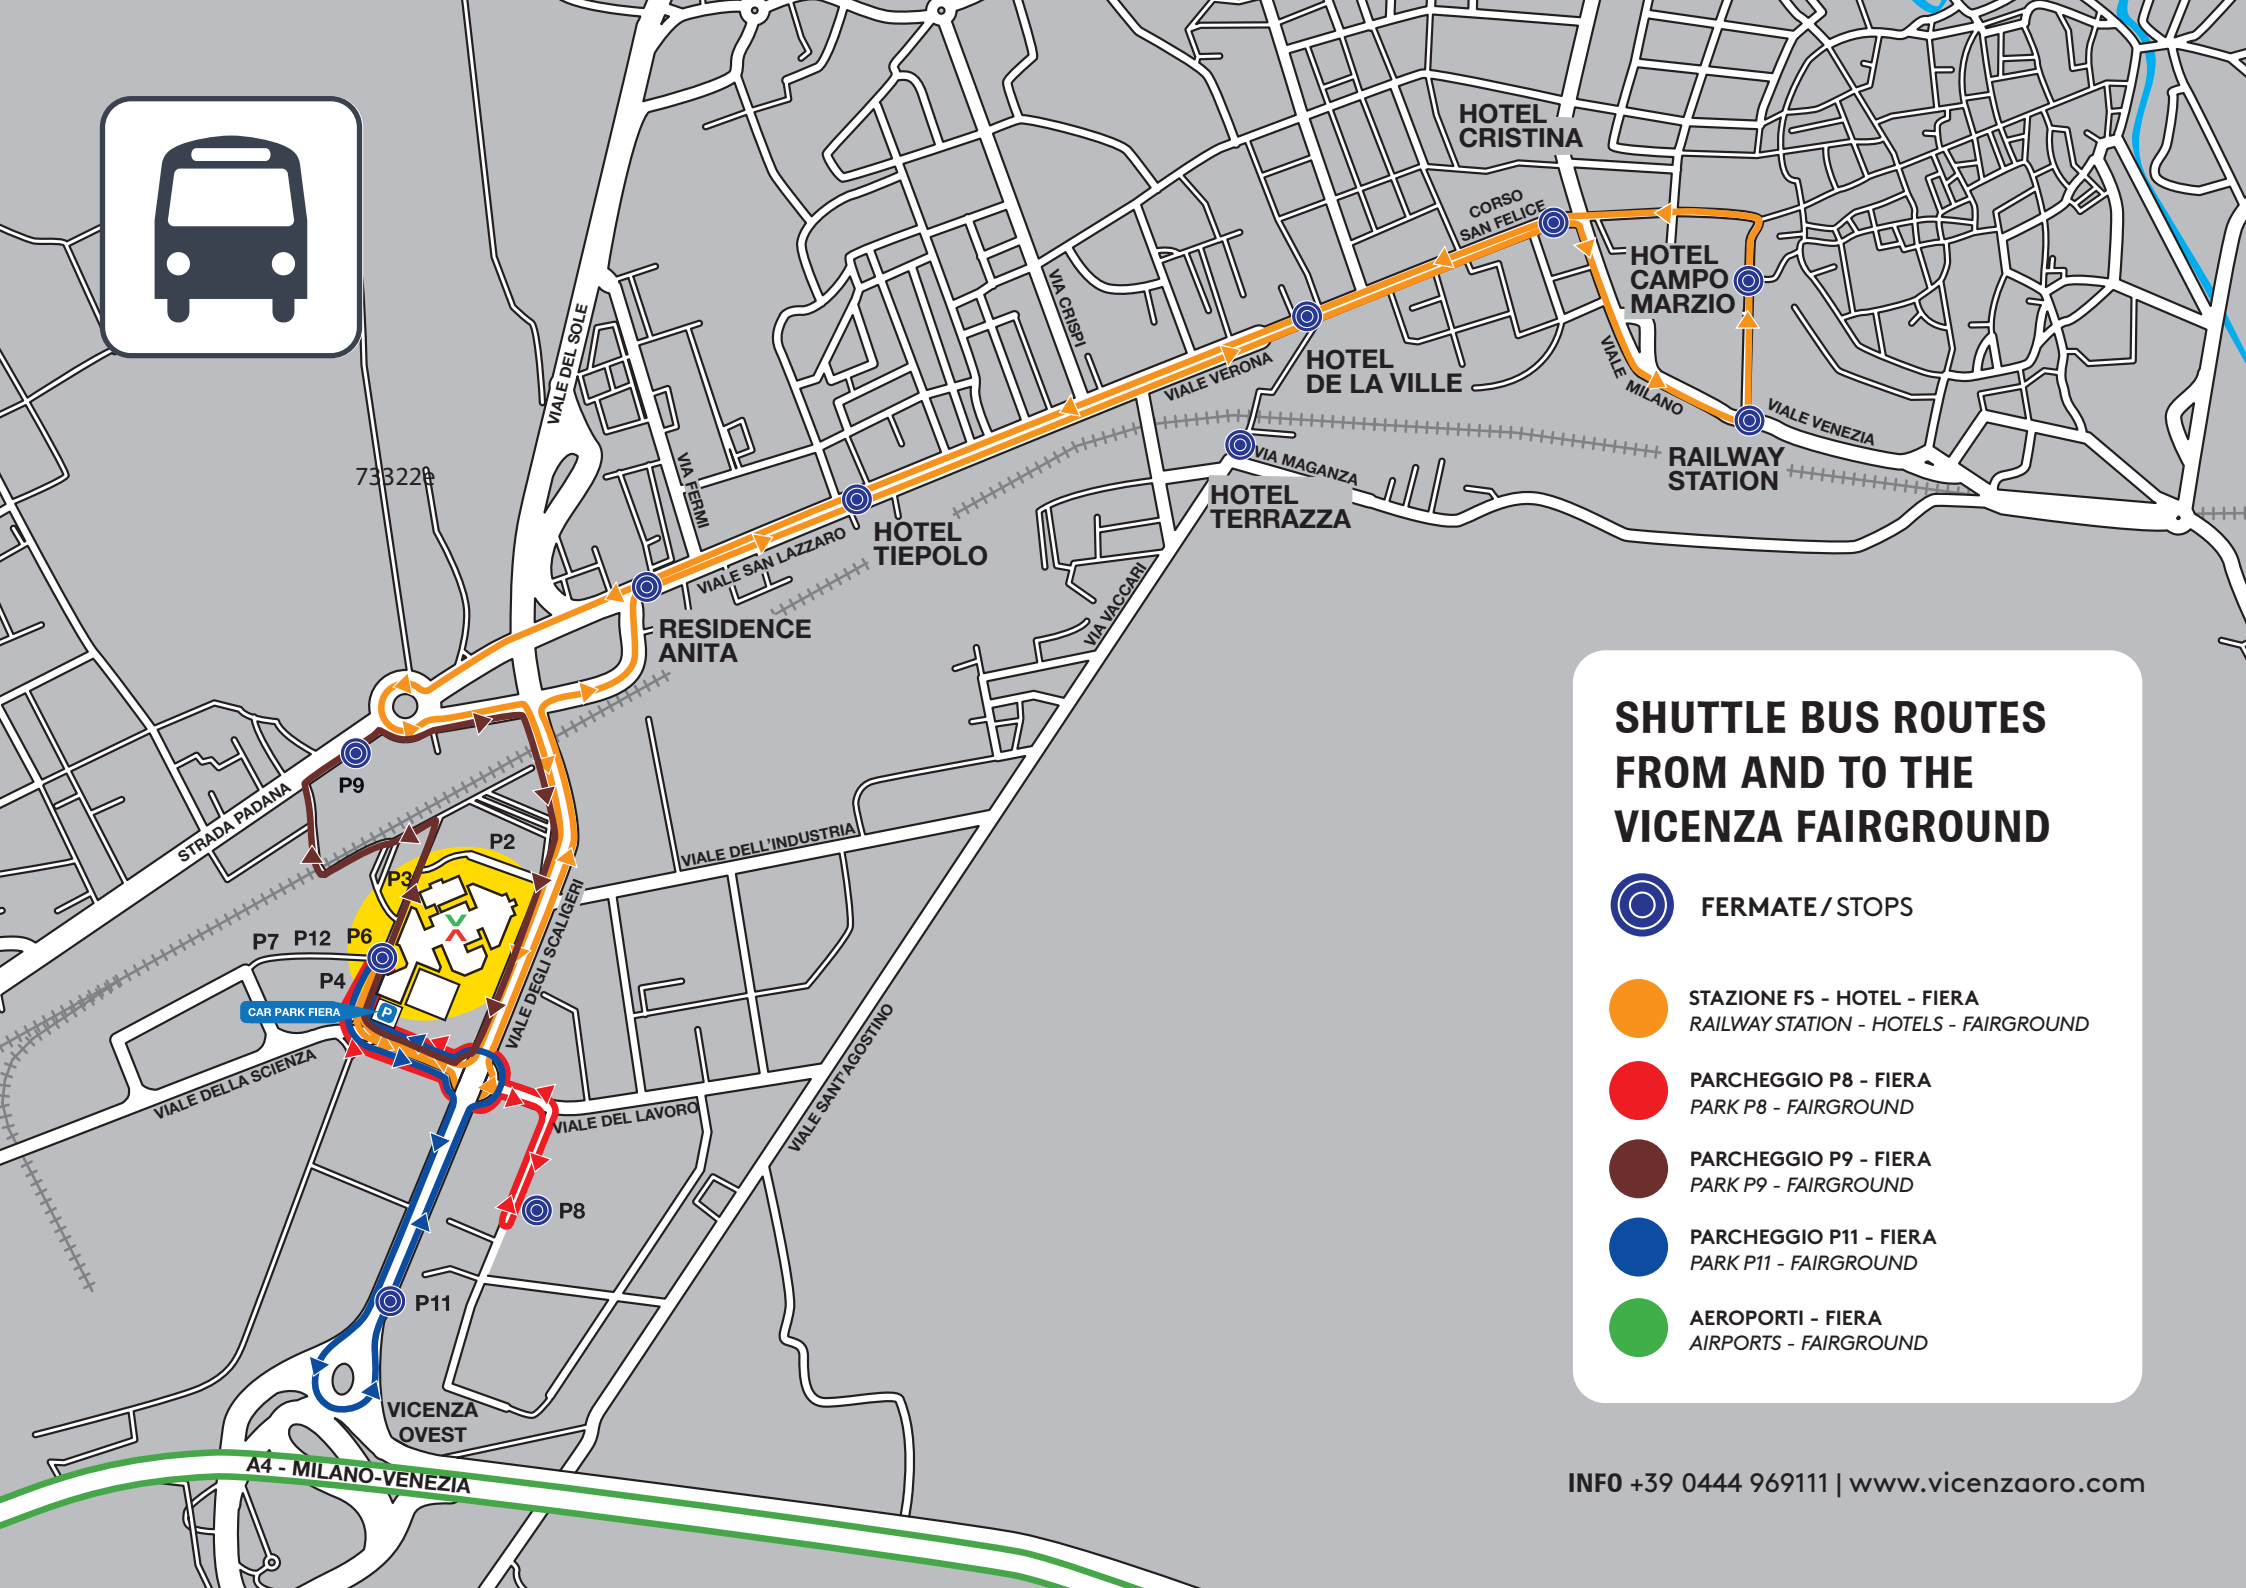

*Exhibition days no stop service (from 8.00 am to 7.00 pm every 20/30 minutes)  
At 08.00 am: first departure from the railway station. | At 07.30 pm: last departure from the Fairground*

#### Da Verona a Fiera di Vicenza | Departure from Verona to the Fairground

11.15 - 18.30 / 11.15 am - 6.30 pm

#### Da Fiera di Vicenza a Verona | Departure from the Fairground to Verona

10.00 - 17.00 / 10.00 am - 5.00 pm

## SHUTTLE BUS ROUTES FROM AND TO THE VICENZA FAIRGROUND

FERMATE / STOPS

STAZIONE FS - HOTEL - FIERA  
RAILWAY STATION - HOTELS - FAIRGROUND

PARCHEGGIO P8 - FIERA  
PARK P8 - FAIRGROUND

PARCHEGGIO P9 - FIERA  
PARK P9 - FAIRGROUND